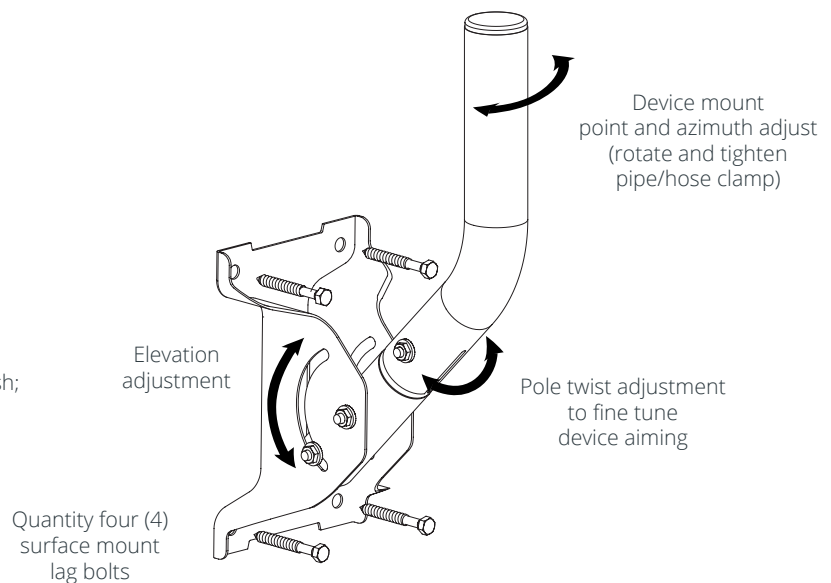

Easy and Precise Mounting and Aiming

Advanced J-Mount

The Mimosa Advanced J-Mount accessory accommodates most under roof eave mounting applications. With an extra axis of rotation to align the C5 and keep it level to the horizon, the J-Mount provides three degrees of rotation for elevation, azimuth and pole twist adjustment for precise aiming.

- **Weight:**
0.96 kg (33.8 oz)
- **Mounting Base:**
191 mm (7.52") x 120 mm (4.72")
- **Pole Length:**
355 mm (14")
- **Pole Outside Diameter:**
38 mm (1.5")
- **Mounting Options:**
Surface mount with four screw hole points
- **Assembly:**
Pre-assembled with a white powder coated finish;
Includes four (4) 6.35 mm (0.25") lag bolts;
Pipe/hose clamps not included