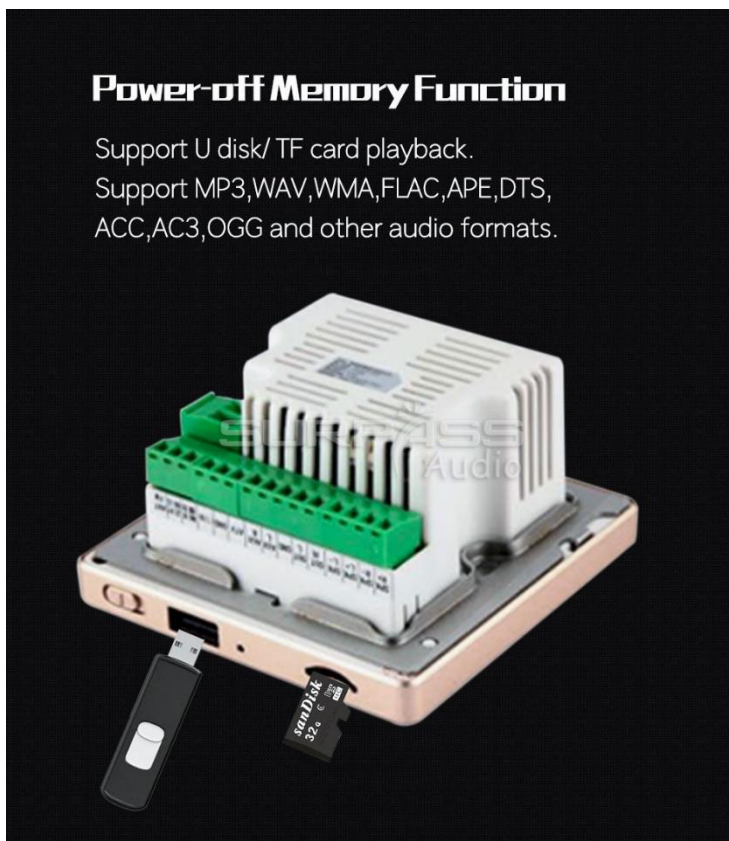

Smart Home Audio System Music Player 2,4 Channel Wall Amplifier

Smart Home Audio System Music Player 2,4 Channel Wall Amplifier Specifications: Output Power: RMS 2x25W or RMS 4x20W Output Impedance: 4-8Ω T.H.D.: 0.03% Frequency Response: 20Hz-20KHz Audio S/N: 98dB Memory Card: up to 32G Size: 86*86*11mm Smart Home Audio System Music Player 2,4 Channel Wall Amplifier Functions: 1. Timed message: set the time to automatically play the message content 2. Support power on automatically play songs 3. Power-off memory function: remember the state played before the last shutdown 4. Sound function: support ordinary, rock, classical, jazz, pop and other sound effects 5. Support trigger doorbell function, DB+GND 6. Support linkage trigger to play music, GND+ trigger playback 7. Support linkage triggering boot, GND+ trigger playback, expenditure trigger shutdown, GND+ timing output 8. Supports timing output level signal linkage with other devices, GND+ timing output 9. Time switch machine, custom timing boot song

Professional Hi-Fi Sound Quality

4" Touch Screen Wall Amplifier

Smart Home High-End Audio Music Controller

SP-PW425B

Fabulous Various Functions

-  Bluetooth
-  AUX In
-  USB
-  TF Card
-  U disk
-  Touch Screen
-  Touch key
-  Audio Output
-  doorbell
-  Smart Home RS485

Bluetooth Playback

Mobile phone connection
Push to play music by Bluetooth

Power-off Memory Function

Support U disk/ TF card playback.
Support MP3,WAV,WMA,FLAC,APE,DTS,
ACC,AC3,OGG and other audio formats.

Four audio outputs

Four audio output interface,
more power,better sound quality,
more convenient wiring.

Professional Stereo HiFi Sound Adjust

Fabulous sound effects control
Follow your mood, Follow your heart