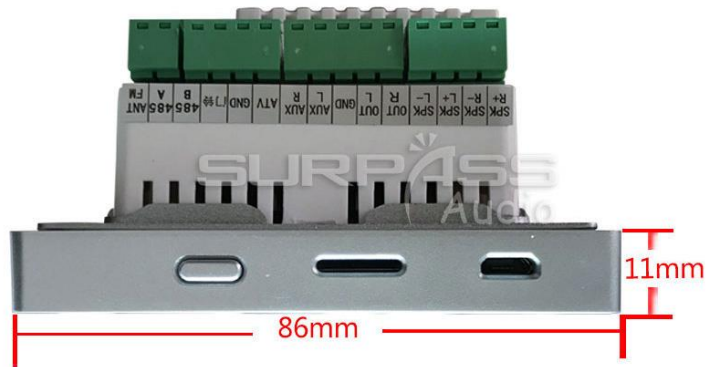

Infrared Remote Control

- Convenient
- Simple