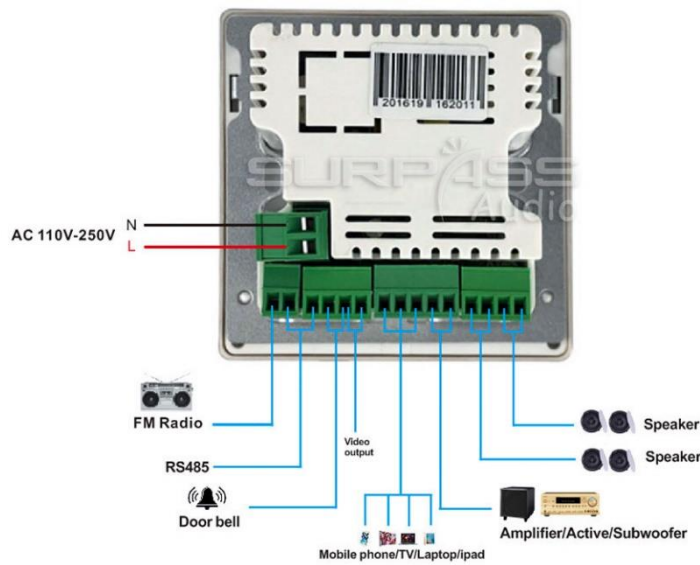

Smart Home Audio System Music Player 2,4 Channel Wall Amplifier

Smart Home Audio System Music Player 2,4 Channel Wall Amplifier Specifications: Output Power: RMS 2x25W or RMS 4x20W Output Impedance: 4-8Ω T.H.D.: 0.03% Frequency Response: 20Hz-20KHz Audio S/N: 98dB Memory Card: up to 32G Size: 86*86*11mm Smart Home Audio System Music Player 2,4 Channel Wall Amplifier Functions: 1. Timed message: set the time to automatically play the message content 2. Support power on automatically play songs 3. Power-off memory function: remember the state played before the last shutdown 4. Sound function: support ordinary, rock, classical, jazz, pop and other sound effects 5. Support trigger doorbell function, DB+GND 6. Support linkage trigger to play music, GND+ trigger playback 7. Support linkage triggering boot, GND+ trigger playback, expenditure trigger shutdown, GND+ timing output 8. Supports timing output level signal linkage with other devices, GND+ timing output 9. Time switch machine, custom timing boot song

Doorbell function

Tigger the doorbell interface,press the doorbell,the indoor speaker will play the doorbell ringtone,convenient and practical.

FM Audio

FM radio function and radio storage ability varies from different countries' local situations.

Music alarm clock

Music Alarm Clock to wake up with Timer Message function to play music and set your unique music alarm clock

Infrared Remote Control

- Convenient
- Simple

Two colors are available

White

Gold